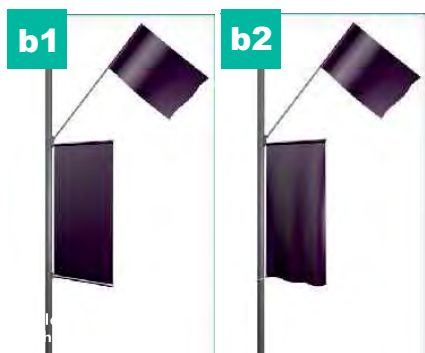

Cena za systém Multi b1 = a1 + c1

Cena za systém Multi b2 = a2 + c1

Brackets are made of high quality anodized aluminium. They are available in various colours (anodized or powder-coated) - at additional cost

The stainless steel bands fixed inside the bracket simplify the installation.

Uvedené ceny jsou bez DPH a dopravy pouze za držáky bez vlajek.