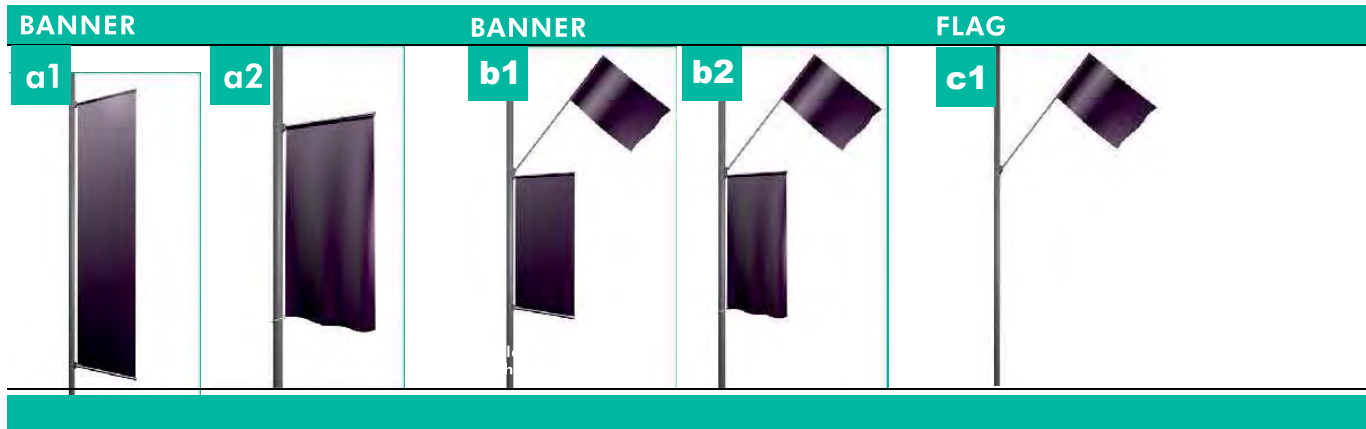

BP BOHEMIA

ONE SYSTEM - MANY OPTIONS

BP Bohemia CZ s.r.o.
BANNER SYSTEM
MULTI

Upozornění:
uvedené držáky jsou vhodné pouze pro banery z
vlajkoviny Polyflag a Polystreč.

NEW BANNER SYSTEM MULTI
FOR BANNERS AND FLAGS TO BE INSTALLED
ON LIGHTING COLUMNS.
ALSO, TO BE MOUNTED DIRECTLY ON THE WALL.

a1

BANNER

Banner size

1 x 1 m

1 x 2 m

1x2,5 m

1x 3 m *

BANNER is installed perpendicularly to the pole's axis. Two arms stretch the banner.

Stainless steel band with fixing

The stainless steel band is recommended for places with strong wind gusts. It enables you to use banners with different size. (see

a2

BANNER

Banner size

1 x 1 m

1 x 2 m

1x3 m